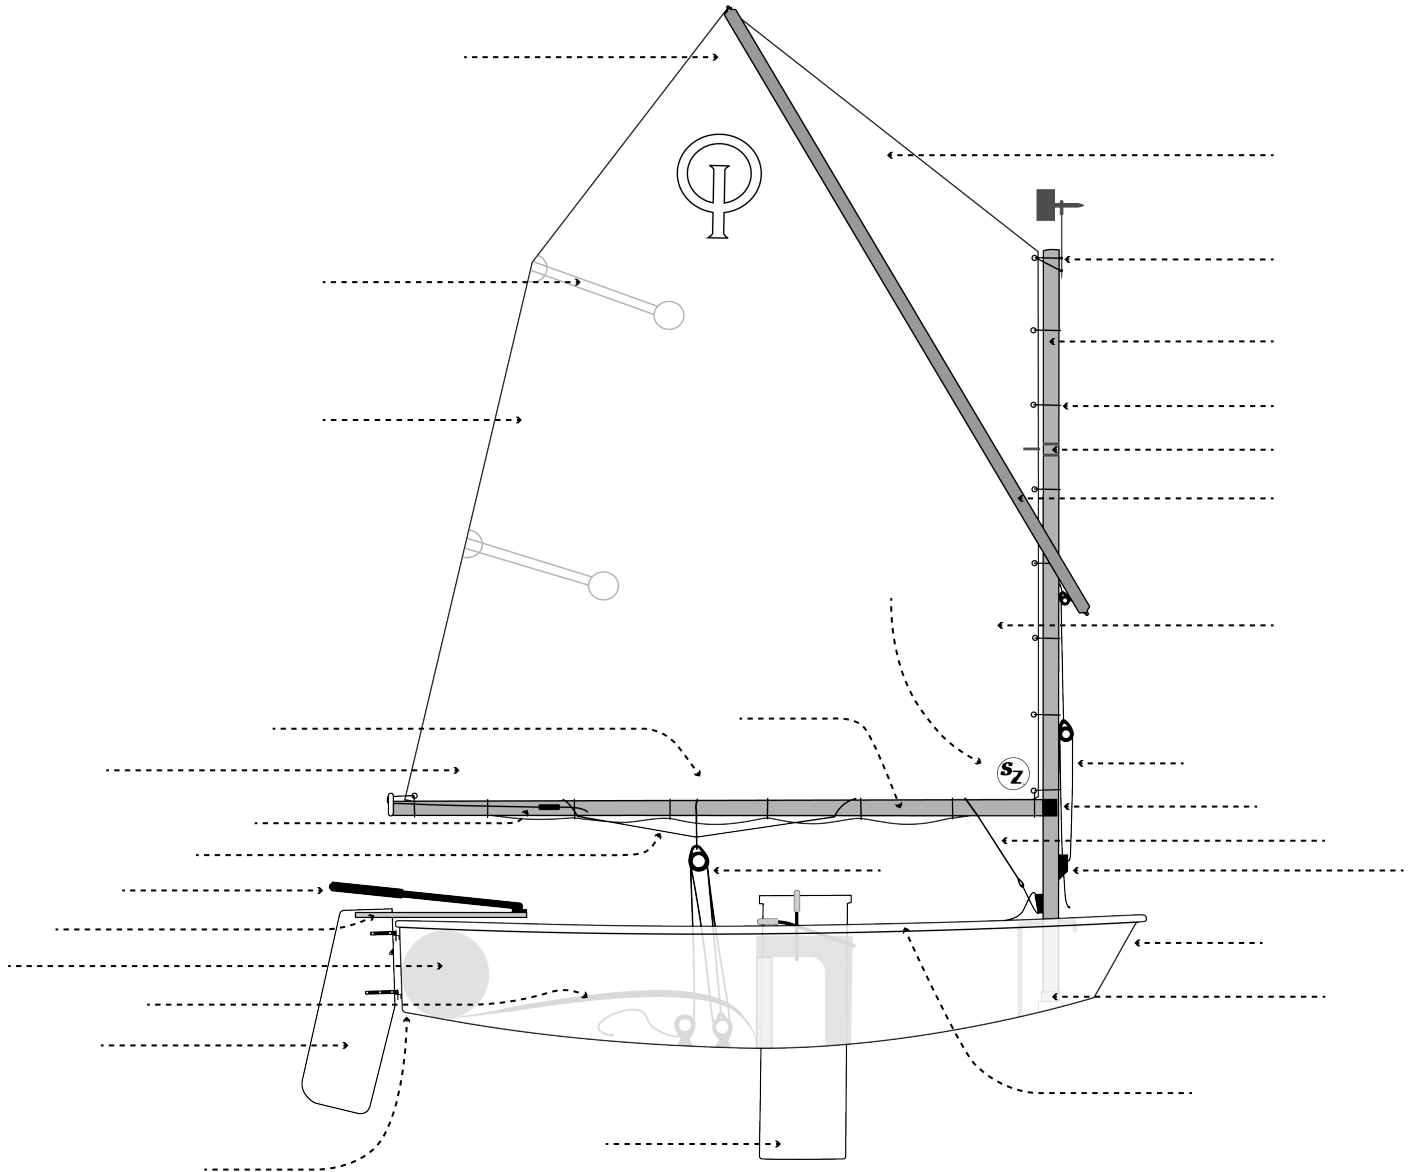

Optimist Terms Worksheet

SailZing
Stimulating Learning for Sailors

SAIL PARTS

A - Peak
B - Head
C - Tack
D - Clew
E - Batten
F - Foot
G - Luff
H - Leech

HULL PARTS

I - Flotation Bag
J - Hiking Strap
K - Gunnel/Rail
L - Bow
M - Stern
N - Mast Step

SPAR PARTS

O - Sprit
P - Mast
Q - Mast Bands
R - Boom
S - Goose Neck
T - Halyard Preventer
U - Sprit Cleat

CONTROLS

V - Sprit Adjuster
W - Outhaul
X - Main Sheet
Y - Boom Vang
Z - Sail Ties
ZZ - Bridle

BLADE PARTS

1 - Rudder
2 - Daggerboard
3 - Tiller Extension
4 - Tiller