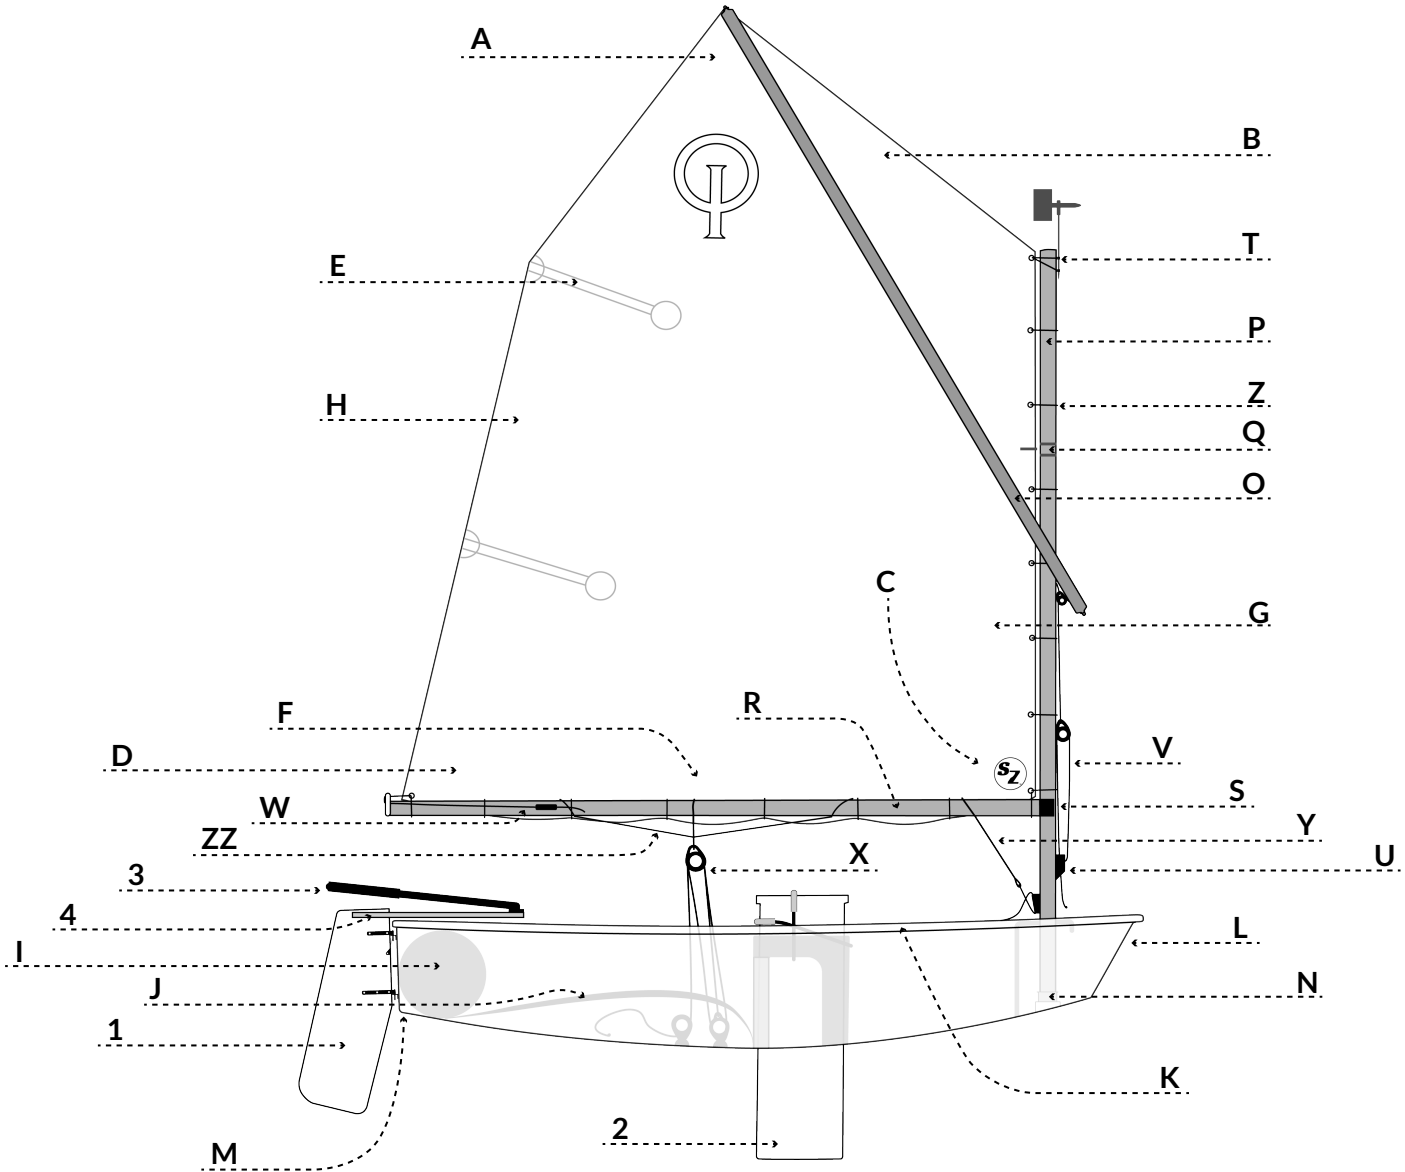

Optimist Terms Worksheet

SailZing
Stimulating Learning for Sailors

SAIL PARTS

A - Peak
B - Head
C - Tack
D - Clew
E - Batten
F - Foot
G - Luff
H - Leech

HULL PARTS

I - Flotation Bag
J - Hiking Strap
K - Gunnel/Rail
L - Bow
M - Stern
N - Mast Step

SPAR PARTS

O - Sprit
P - Mast
Q - Mast Bands
R - Boom
S - Goose Neck
T - Halyard Preventer
U - Sprit Cleat

CONTROLS

V - Sprit Adjuster
W - Outhaul
X - Main Sheet
Y - Boom Vang
Z - Sail Ties
ZZ - Bridle

BLADE PARTS

1 - Rudder
2 - Daggerboard
3 - Tiller Extension
4 - Tiller